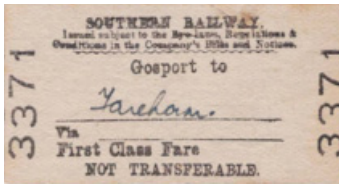

24 15-06-1957

25 15-01-1949. Destination  
closed later in month

26 31-12-1937

27 28-12-1930

28 15-01-1931

29 16-02-1963

30 13-12-1941

31 01-04-1948

32 22-04-1958  
First class

TICKETS PRICED AT £12.00 EACH

33 11-08-1945  
First class

34 14-03-1964  
First class

35 A.  
'Issued at Cannon St.

36 A.

37 25-07-1936

38 15-03-1946  
Via Pool Quay of course