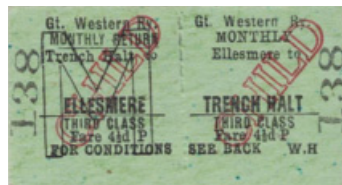

38 15-03-1946
Via Pool Quay of course

42 31-03-1956