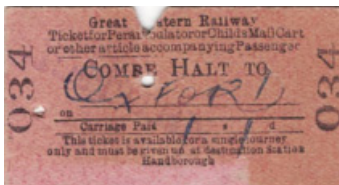

37 25-07-1936

41 26-01-1952